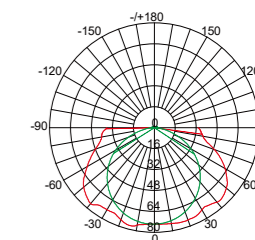

Feature ▼

- Hanging installation for easy assembly and disassembly.
- Standard size in 3m, can be cut into the required length and powered with separate quick connector.
- Lighting towards the backplate to provide ambient lighting.

Luminous Intensity ▼

Specifications ▼

Item	Rated Input	Power	CCT	Lumen	RA	IP	Beam angle
HJL26-006L-03	12/24V DC	8 W/meter	3000K	80 lm/W	>90	20	140°
HJL26-006L-04							
HJL26-006L-05							

Installation & Dimensions: (mm) ▼