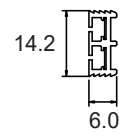

Shelf connecting system

- Slim power track system
- Recessed mounting into cabinet
- Non visible area for cable through
- Optional color fit for cabinet
- Shelf movable for electrical power
- Max.3A(24V)

Installation & Dimensions: (mm) ▾

Input

Track

Output