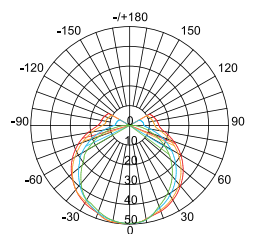

Feature

- Applied to light up the back cabinet.
- Applied to wooden back board lit up.
- Edge-lit for smooth illumination.
- Cuttable in any length.
- Quick connection from input cable.

Luminous Intensity

Specifications

Item	Length	Rated Input	Power	CCT	Lumen	RA	IP	Beam angle
HJL26-006L-02	Max.3000mm	24V DC	10 W/m	3000K	80 lm/m	>90	20	130°

Installation & Dimensions: (mm)