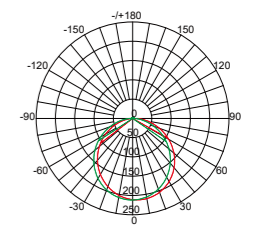

Feature

- Fixed under the cupboard simply by screws.
- Uniform illumination with edge lit design.
- Seamless connection with locking system.
- With IR sensor.

Luminous Intensity

Specifications

Item	Length	Rated Input	Power	CCT	Efficiency	RA	IP	Beam angle
HJL03-007S	600 mm	24V DC	6.1 W	3000K	75 lm/W	>90	20	110°

Installation & Dimensions: (mm)