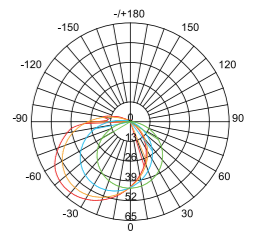

**Feature** ▼

- Flexible cut in length fit for various drawers.
- Mounting fixture adjustable in length max.40mm.
- Plug&play for simple assembly.
- With IR sensor.

**Luminous Intensity** ▼

**Specifications** ▼

Item	Length	Rated Input	Power	CCT	Lumen	RA	IP	Beam angle
HJL32-017LI	563 mm	24V DC	4.0 W	3000K	200 lm	>90	20	110°
	763 mm		7.3 W		365 lm			

**Installation & Dimensions: (mm)** ▼