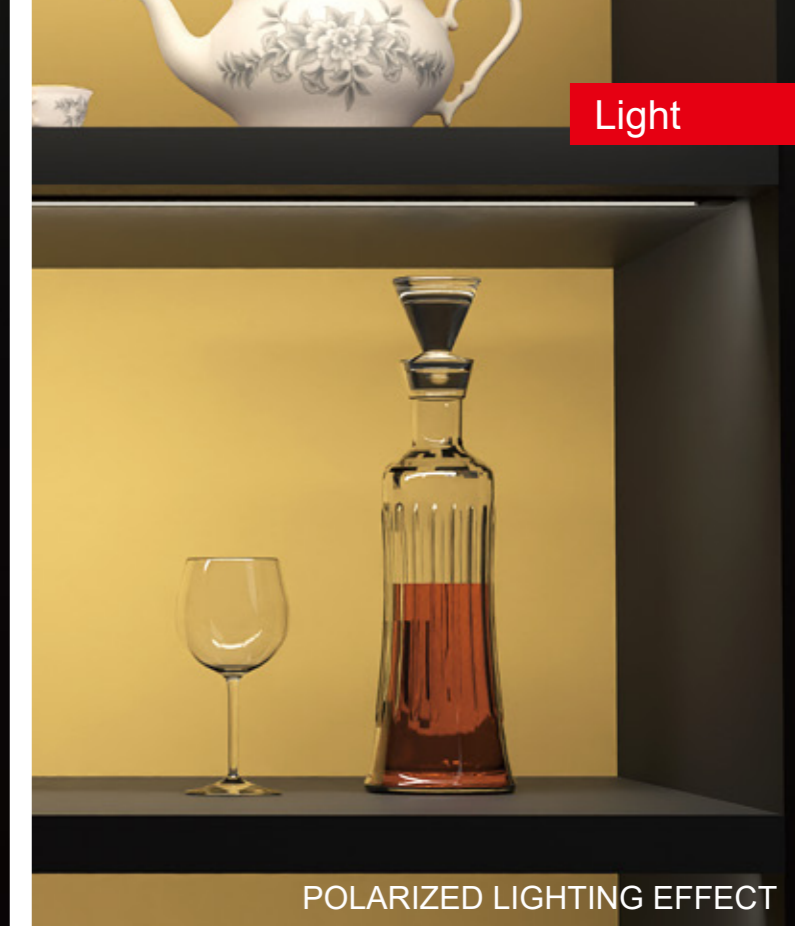

SHELF LIGHTING

Graces 3

HJL82-004L-03 ⊕

Product Features

- Direct and oblique luminescence can be switched
- Ultra-thin flanging design
- High photosynthetic efficiency

Product Size

Light

Specification

Length:	305mm	605mm	905mm	1205mm
Rated Input	24V DC	24V DC	24V DC	24V DC
Power:	2.4W	4.8W	7.2W	9.6W
Luminous Flux(TYP@4000K):	112lm	225lm	338lm	451lm
Ra:	90	90	90	90
Driver(75W):	31pcs	15pcs	10pcs	7pcs
IP:	20			
Recessed Mounting:	Screw mounting			
Color:	Black / Silver			
CCT:	2700K, 3000K, 3500K, 4000K, 5000K, 6500K, 2700~6500K emotion			

Remark: Straight light output is default model, support DIY light direction.