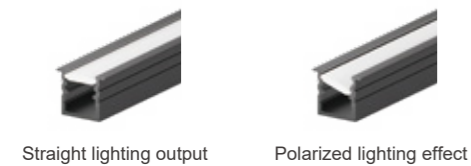

SHELF LIGHTING

Graces 3

HJL82-004L-03 ⊕

Product Features

- Direct and oblique luminescence can be switched
- Ultra-thin flanging design
- High photosynthetic efficiency

Product Size

Light

Specification

Length:	305mm	605mm	905mm	1205mm
Rated Input	24V DC	24V DC	24V DC	24V DC
Power:	2.4W	4.8W	7.2W	9.6W
Luminous Flux(TYP@4000K):	112lm	225lm	338lm	451lm
Ra:	90	90	90	90
Driver(75W):	31pcs	15pcs	10pcs	7pcs
IP:	20			
Recessed Mounting:	Screw mounting			
Color:	Black / Silver			
CCT:	2700K, 3000K, 3500K, 4000K, 5000K, 6500K, 2700~6500K emotion			

Remark: Straight light output is default model, support DIY light direction.