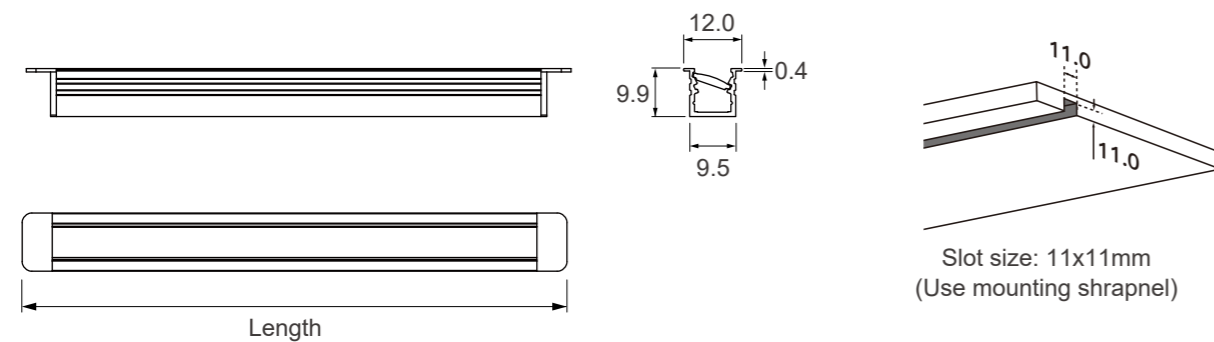

SHELF LIGHTING

Graces 3

HJL82-004L-03 ⊕

Product Features

- Direct and oblique luminescence can be switched
- Ultra-thin flanging design
- High photosynthetic efficiency

Product Size

Light

Specification

Length:	305mm	605mm	905mm	1205mm
Rated Input	24V DC	24V DC	24V DC	24V DC
Power:	2.4W	4.8W	7.2W	9.6W
Luminous Flux(TYP@4000K):	112lm	225lm	338lm	451lm
Ra:	90	90	90	90
Driver(75W):	31pcs	15pcs	10pcs	7pcs
IP:	20			
Recessed Mounting:	Screw mounting			
Color:	Black / Silver			
CCT:	2700K, 3000K, 3500K, 4000K, 5000K, 6500K, 2700~6500K emotion			

Remark: Straight light output is default model, support DIY light direction.