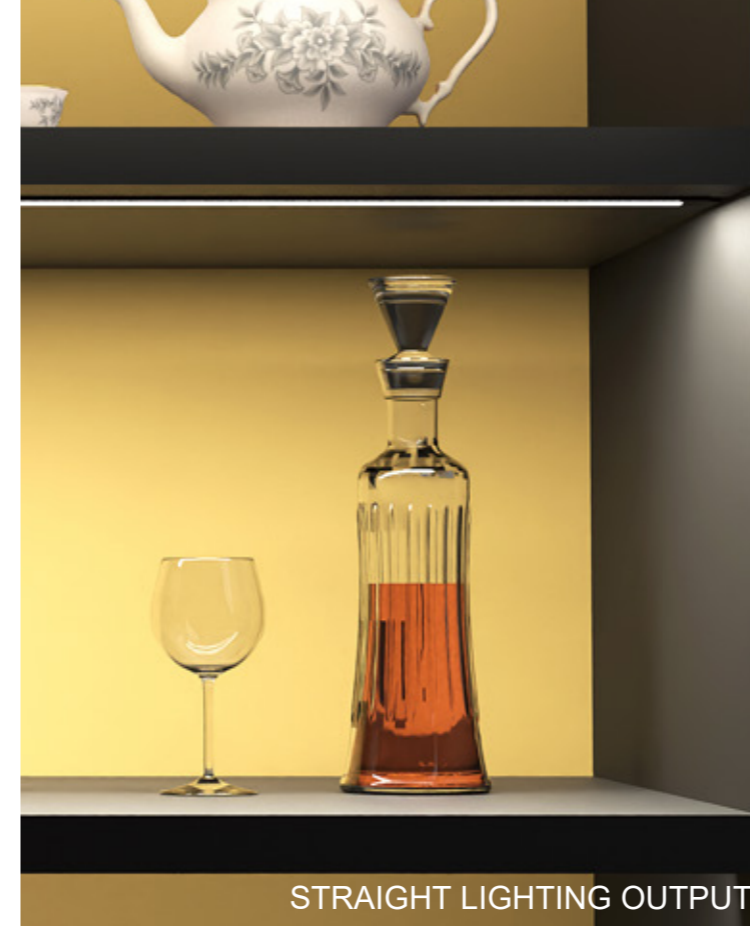

SHELF LIGHTING

Graces 3

HJL82-004L-03 ⊕

Product Features

- Direct and oblique luminescence can be switched
- Ultra-thin flanging design
- High photosynthetic efficiency

Product Size

Light

Specification

Remark: Straight light output is default model, support DIY light direction.