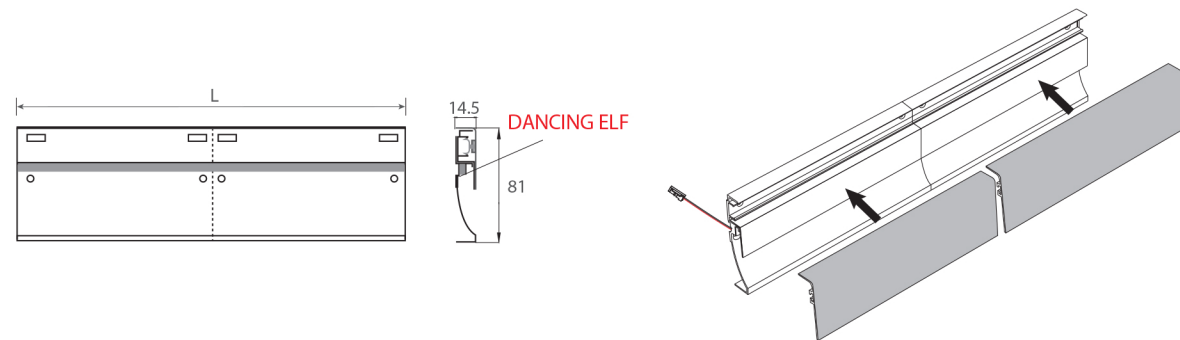

Size & Assembly