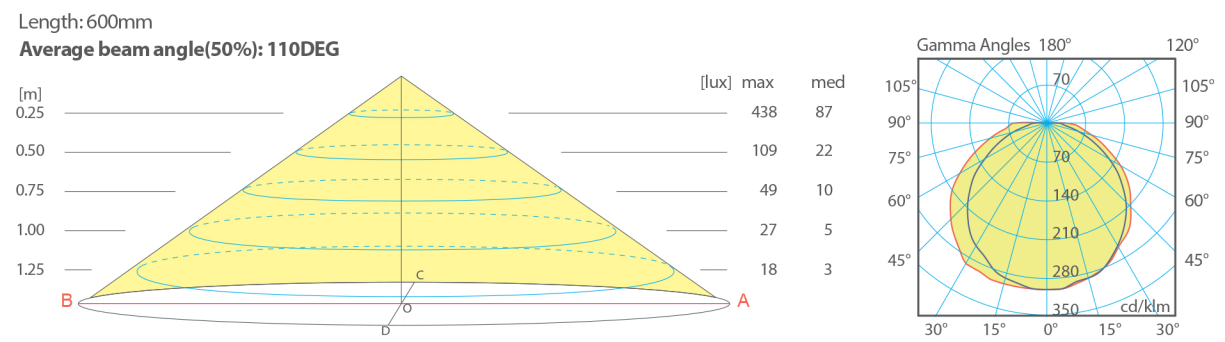

Spectrum Map & Light Distribution Curve