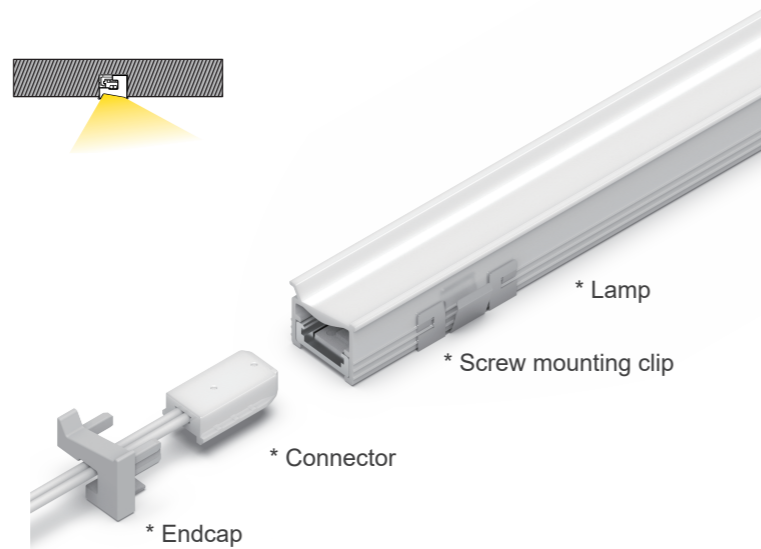

# SHELF LIGHTING

### Product Features

- Can be cut in any length
- Lamp wire separation design
- Physical beam angle, anti-glare
- Milky diffuser, uniform light, LED dot invisible

### Specification

Length:	305mm	605mm	905mm	1205mm
Rated Input	24V DC	24V DC	24V DC	24V DC
Power:	3.0W	6.0W	9.0W	12.0W
Luminous Flux(TYP@4000K):	222lm	444lm	666lm	888lm
Ra:	90	90	90	90
Driver(75W):	25pcs <sup>[a]</sup>	12pcs <sup>[a]</sup>	8pcs <sup>[a]</sup>	6pcs <sup>[a]</sup>
IP:	20			
Recessed Mounting:	Screw mounting			
Color:	White			
CCT:	2700K, 3000K, 3500K, 4000K, 5000K, 6500K, 2700~6500K emotion			