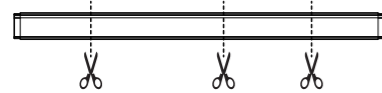

### Product Features

- Can be cut in any length
- Lamp wire separation design
- Physical beam angle, anti-glare
- Milky diffuser, uniform light, LED dot invisible

### Product Size

### Specification

Length:	305mm	605mm	905mm	1205mm
Rated Input	24V DC	24V DC	24V DC	24V DC
Power:	3.0W	6.0W	9.0W	12.0W
Luminous Flux(TYP@4000K):	222lm	444lm	666lm	888lm
Ra:	90	90	90	90
Driver(75W):	25pcs <sup>[a]</sup>	12pcs <sup>[a]</sup>	8pcs <sup>[a]</sup>	6pcs <sup>[a]</sup>
IP:	20			
Recessed Mounting:	Screw mounting			
Color:	White			
CCT:	2700K, 3000K, 3500K, 4000K, 5000K, 6500K, 2700~6500K emotion			