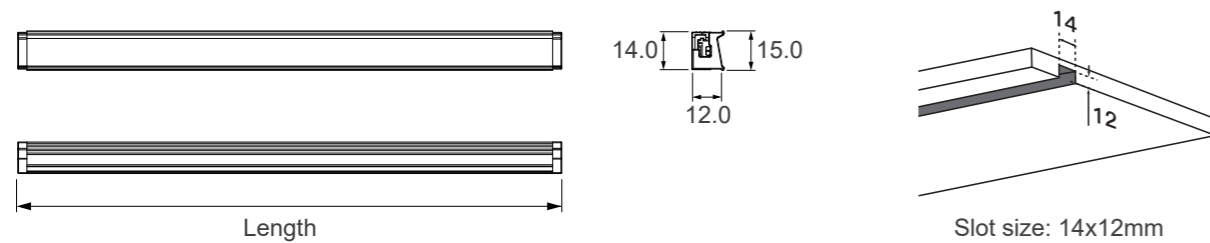

### Product Features

- Can be cut in any length
- Lamp wire separation design
- Physical beam angle, anti-glare
- Milky diffuser, uniform light, LED dot invisible

### Product Size

### Specification

Length:	305mm	605mm	905mm	1205mm
Rated Input	24V DC	24V DC	24V DC	24V DC
Power:	3.0W	6.0W	9.0W	12.0W
Luminous Flux(TYP@4000K):	222lm	444lm	666lm	888lm
Ra:	90	90	90	90
Driver(75W):	25pcs <sup>[a]</sup>	12pcs <sup>[a]</sup>	8pcs <sup>[a]</sup>	6pcs <sup>[a]</sup>
IP:	20			
Recessed Mounting:	Screw mounting			
Color:	White			
CCT:	2700K, 3000K, 3500K, 4000K, 5000K, 6500K, 2700~6500K emotion			