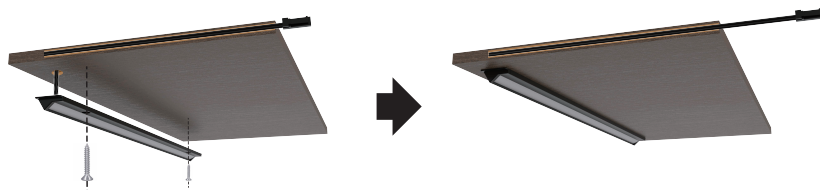

PRODUCT INTRODUCTION 2021

LED Linear Light

Super slim surface mounted, anti-glare

Novel Line II

Color Optional:

FEATURES

- Linear lighting design fully intergrate with furniture/cabinet
- No visible illumination diode
- Perfect anti-glare design
- Super slim at 8.4mm thickness
- Super simple surface installation by screws
- Lifetime:50,000hrs (L80,ta=25°C)

Spectrum Map & Light Distribution Curve

Installation:

SPECIFICATION

Length:	See below	Color temperature:	3000k,4000k,optional
Macadam:	3 Step	Input cable length:	1800mm
Finishing color:	Black/Aluminium	Material:	Aluminium alloy

Length	Rated Input	Power	Luminous flux (TYP@4000K)	Ra	75W (HJA24-75VL)
450mm	24V DC	4W	290lm	83	18pcs ^[a]
650mm	24V DC	6W	420lm	83	12pcs ^[a]
850mm	24V DC	8W	550lm	83	9pcs ^[a]
1050mm	24V DC	9.5W	665lm	83	7pcs ^[a]
1250mm	24V DC	11W	770lm	83	6pcs ^[a]

Remark: More lengths available based on customer's inquiry
Included: 1pc light fixture, 2pcs screws, 2pcs screw covers
[a]: Max. pcs per EU Listed LED Power supply

Size(mm):