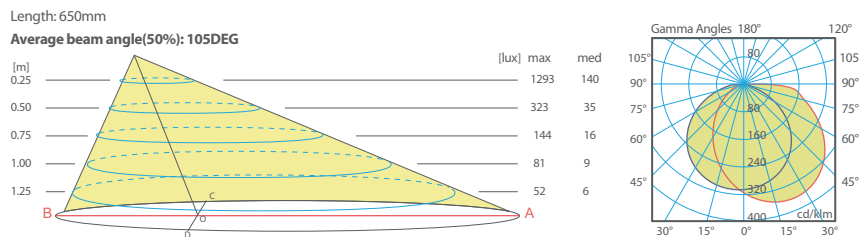

PRODUCT INTRODUCTION 2021

LED Linear Light

Super slim surface mounted, anti-glare

Novel Line II

Color Optional:

FEATURES

- Linear lighting design fully intergrate with furniture/cabinet
- No visible illumination diode
- Perfect anti-glare design
- Super slim at 8.4mm thickness
- Super simple surface installation by screws
- Lifetime:50,000hrs (L80,ta=25°C)

Spectrum Map & Light Distribution Curve

Installation:

SPECIFICATION

Length:	See below	Color temperature:	3000k,4000k,optional
Macadam:	3 Step	Input cable length:	1800mm
Finishing color:	Black/Aluminium	Material:	Aluminium alloy

Length	Rated Input	Power	Luminous flux (TYP@4000K)	Ra	75W (HJA24-75VL)
450mm	24V DC	4W	290lm	83	18pcs ^[a]
650mm	24V DC	6W	420lm	83	12pcs ^[a]
850mm	24V DC	8W	550lm	83	9pcs ^[a]
1050mm	24V DC	9.5W	665lm	83	7pcs ^[a]
1250mm	24V DC	11W	770lm	83	6pcs ^[a]